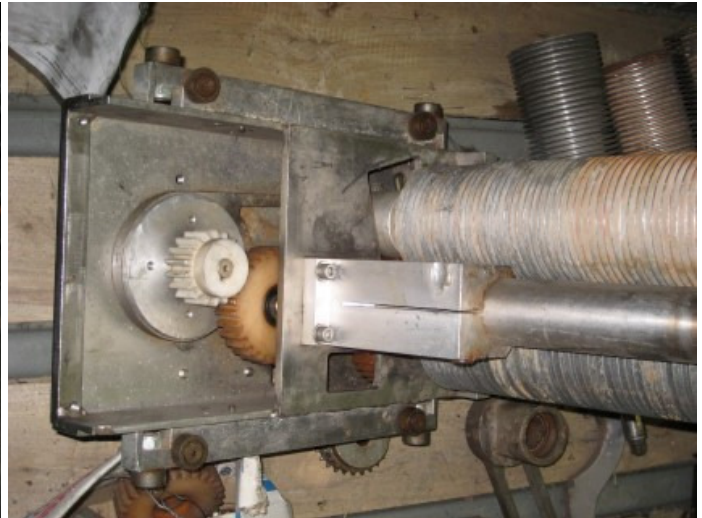

Holzbearbeitungsmaschinen - Woodworking machinery - Machine à bois

Phone 0049 7841 640 690

Fax 0049 7841 22700

mail info@joema.de

www.joema.de