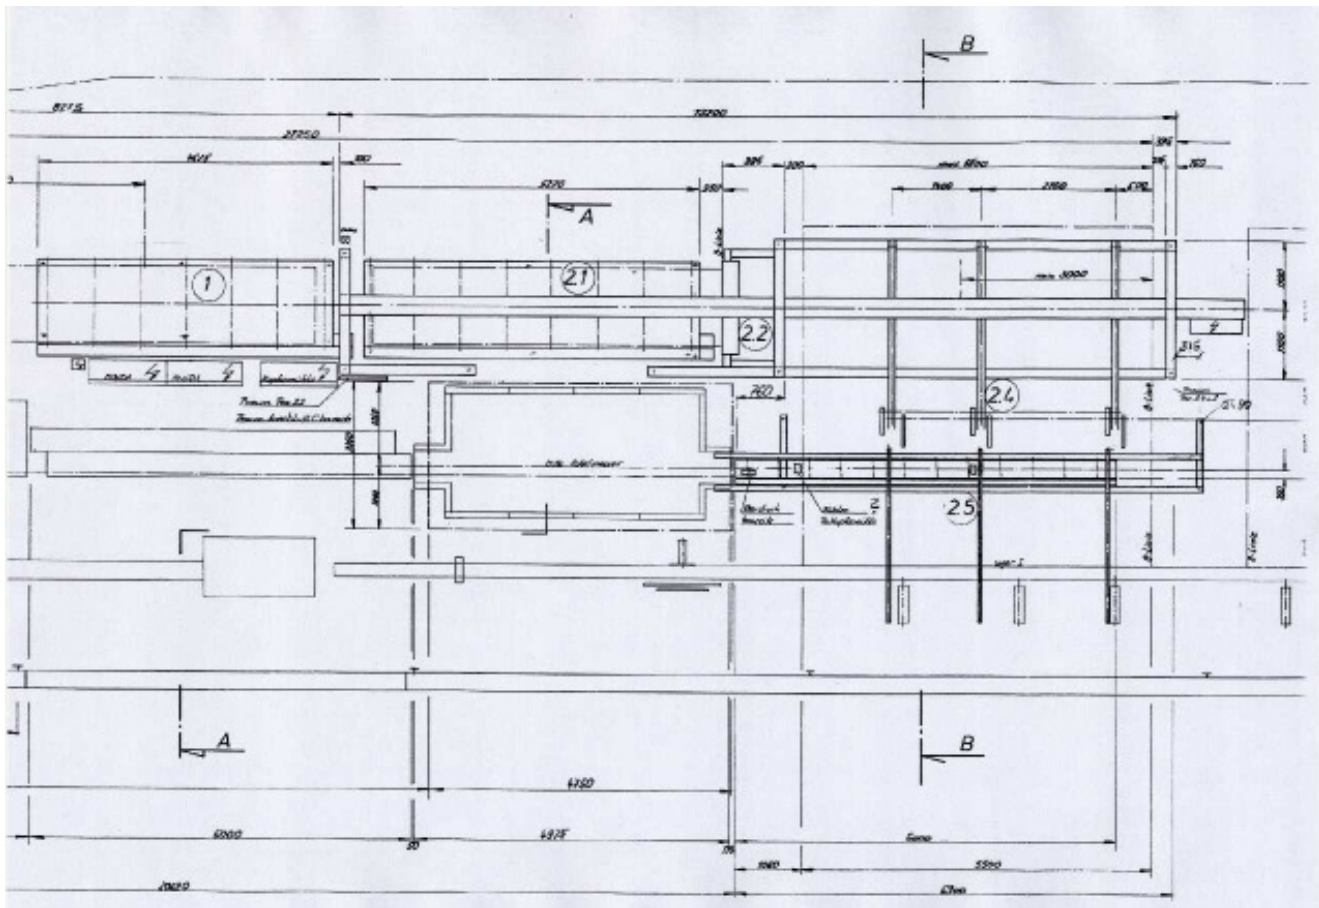

Holzbearbeitungsmaschinen - Woodworking machinery - Machine à bois

Phone 0049 7841 640 690 Fax 0049 7841 22700 mail info@joema.de www.joema.de

12-G1-20225 VAKUUMENTSTAPELANLAGE MINDA

Order No	12-G1-20225
Article	vacuum stapelanlage
Produce / Type	MINDA - JOULIN / Vacuum destacking unit
Year / produced. no	1991 / 491009/11
electric	400 Volt / 50 Hz.
power	7,5 kW

- Consisting of feed roller table (5 m, roll width 1.30 m)
- 5.50 m long lift table (5 tons of payload, 1,30 m Width)
- vacuum bypass
- transfer to plow system

- This is the system JOULIN,
also, there are manufacturers like SCHMALZ SMOOTH vacuworld.com, KALFASS, Klosterreichenbach